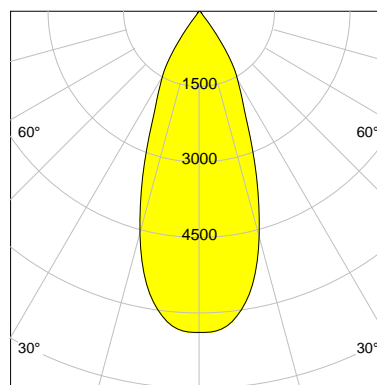

DESCRIPTION

Type	Track Spotlight
Article-number	141564L11191
Colour	white
Energy Consumption	33.1 W
Efficiency	103 lm/W
Luminous Flux	3400 lm
Current (sec)	800 mA
Protection Class	IP 20
Energy-Label	E
Cooling	Passive

LED

Color Temperature	3000K
Color Rendering	CRI 92
LES	15
Color Tolerance	3-Step McAdam
Planckian Curve	BBL
Spectrum	Warm White G7
Photobiological safety	RG2

ELECTRICAL

Overload- / Shortcircuit Protection	
Wiring / Adapter	3-Phase Adapter
Max Luminaires MCB	B16A 27Stück
Tracks	Global Stucchi Eutrac

Control

Control	On/Off
---------	--------

REFLECTOR

Technology	ULTRA
Material	Miro 4 Silver
FWHM	40°
FWTM	71°

I-max : 6381 cd *

UGR : 20.2 (4H/8H - 70/50/20)

H/m	D/m	E _{max} /lx/klm *
1.0	0.7	1876
2.0	1.5	469
3.0	2.2	208
4.0	2.9	117